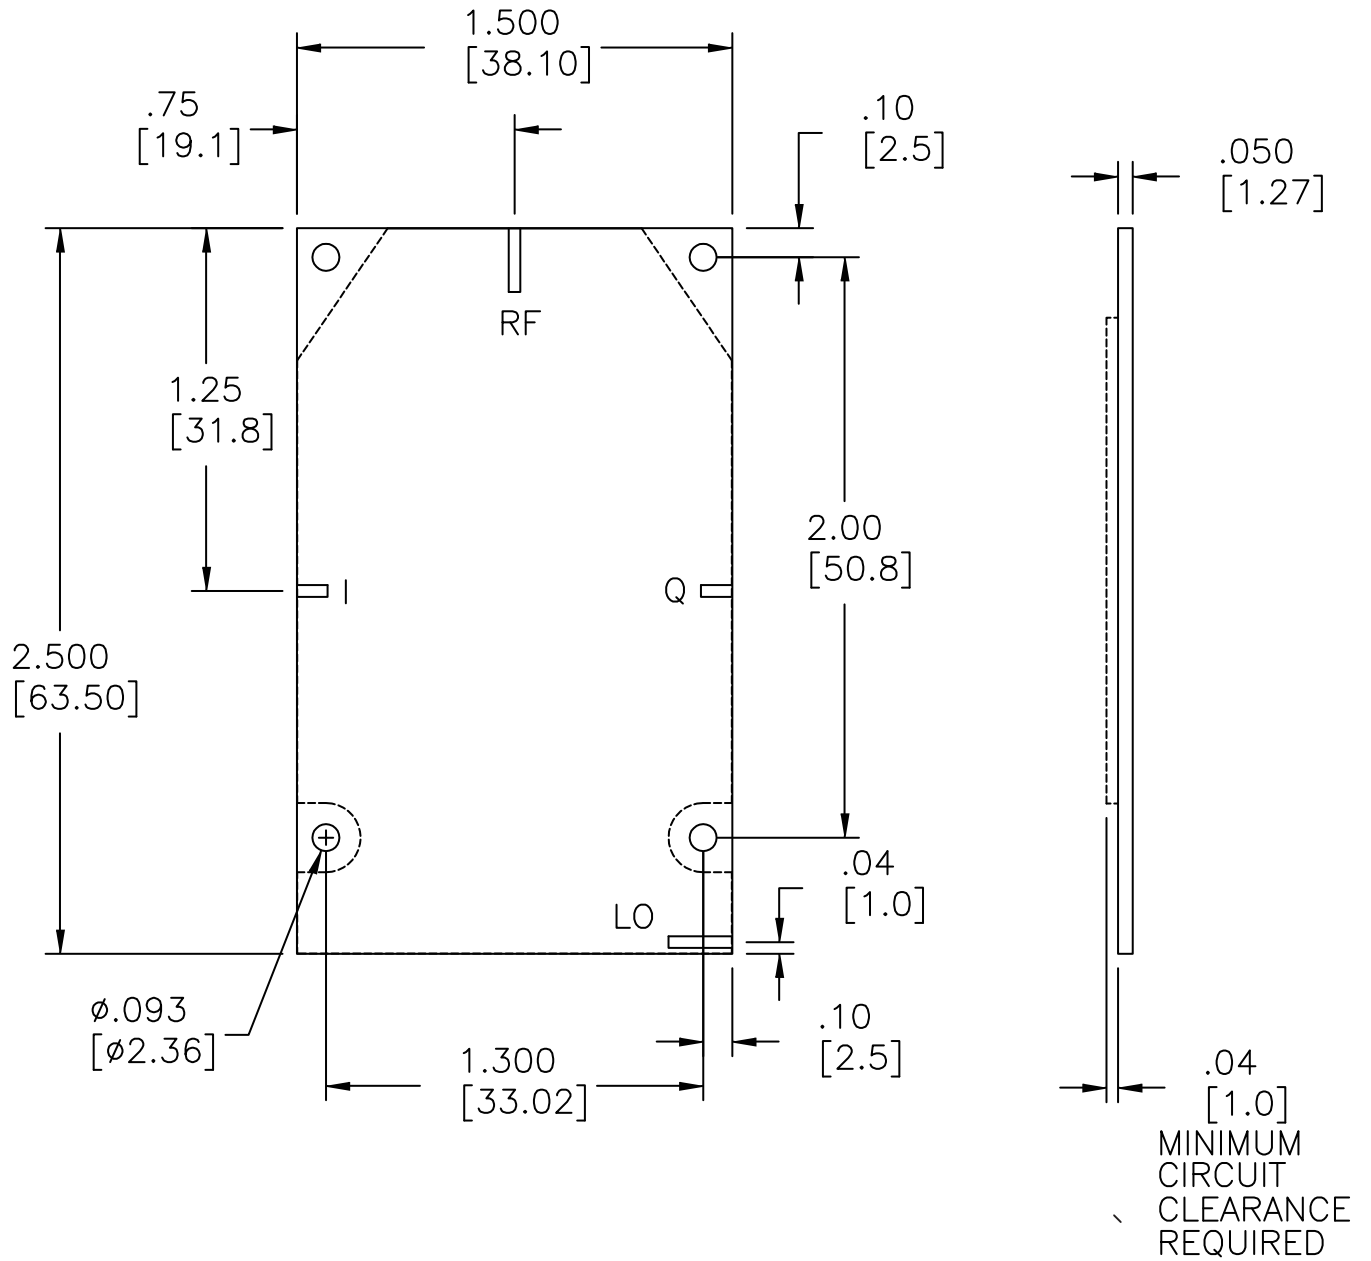

Mixer Carrier - 6W

THIRD ANGLE PROJECTION

INCH [MM]

.XX = ± 0.02 [.5]
 .XXX = ± 0.010 [.25]