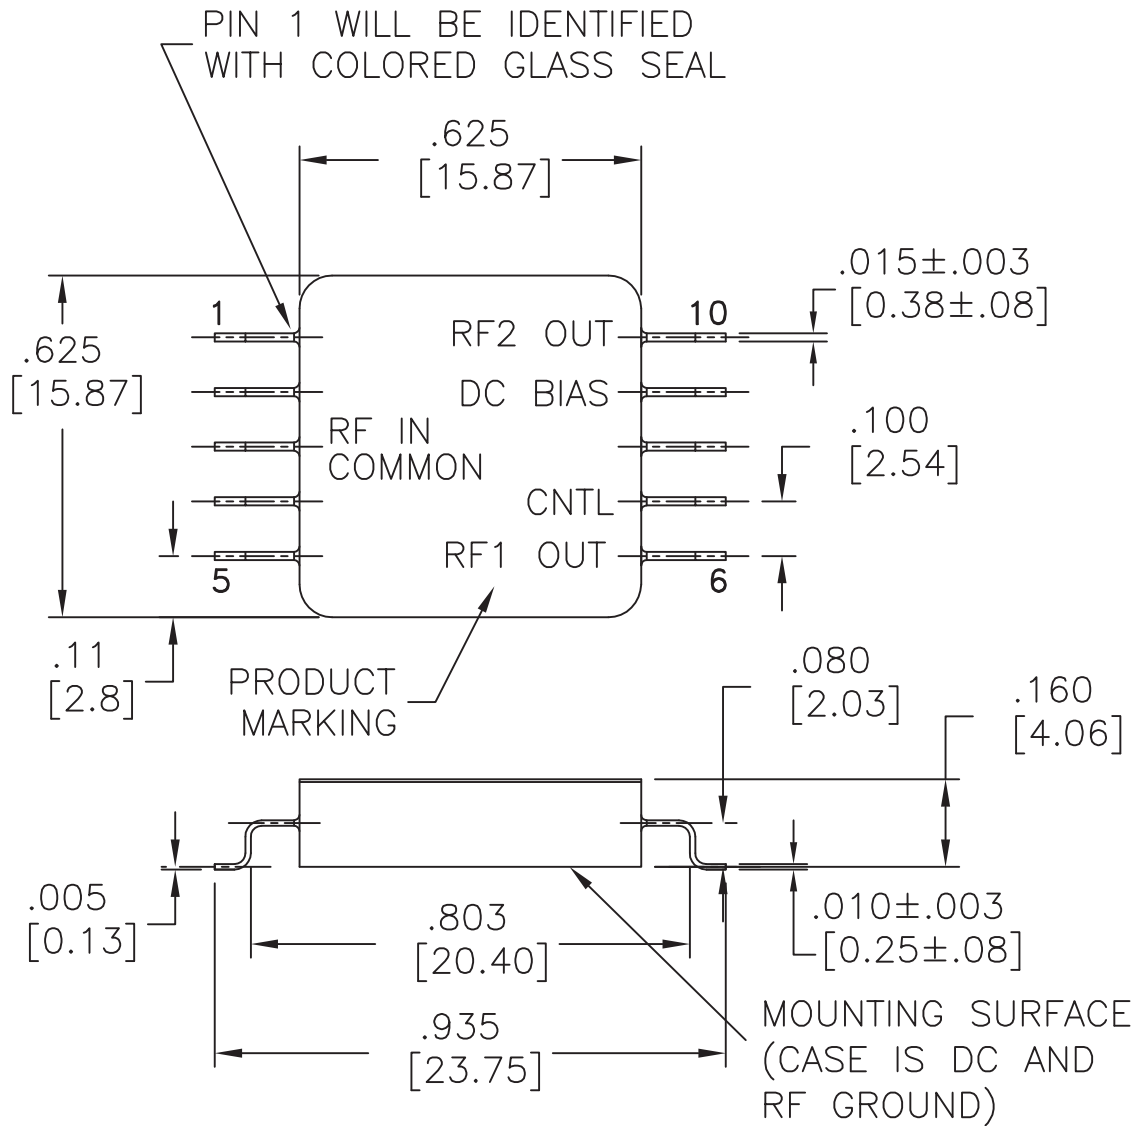

# CougarPak™ Switch (SMA)

*(two-stage, single-pole, double throw)*

# CougarPak™ Switch (SMA)

*(two-stage, single-pole, single-throw)*

# CougarPak™ Switch (SMA)

*(two-stage)*

## (10-pin Gullwing)

PIN 1, 2, 4, 5, AND 8 HAVE NO CURRENT.