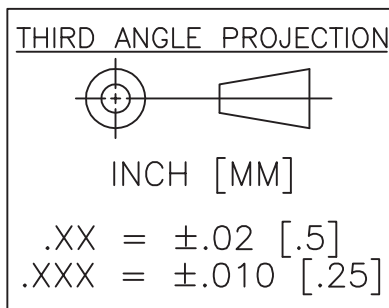

# CougarPak™ Switch (SMA)

*(two-stage, single-pole, double throw)*