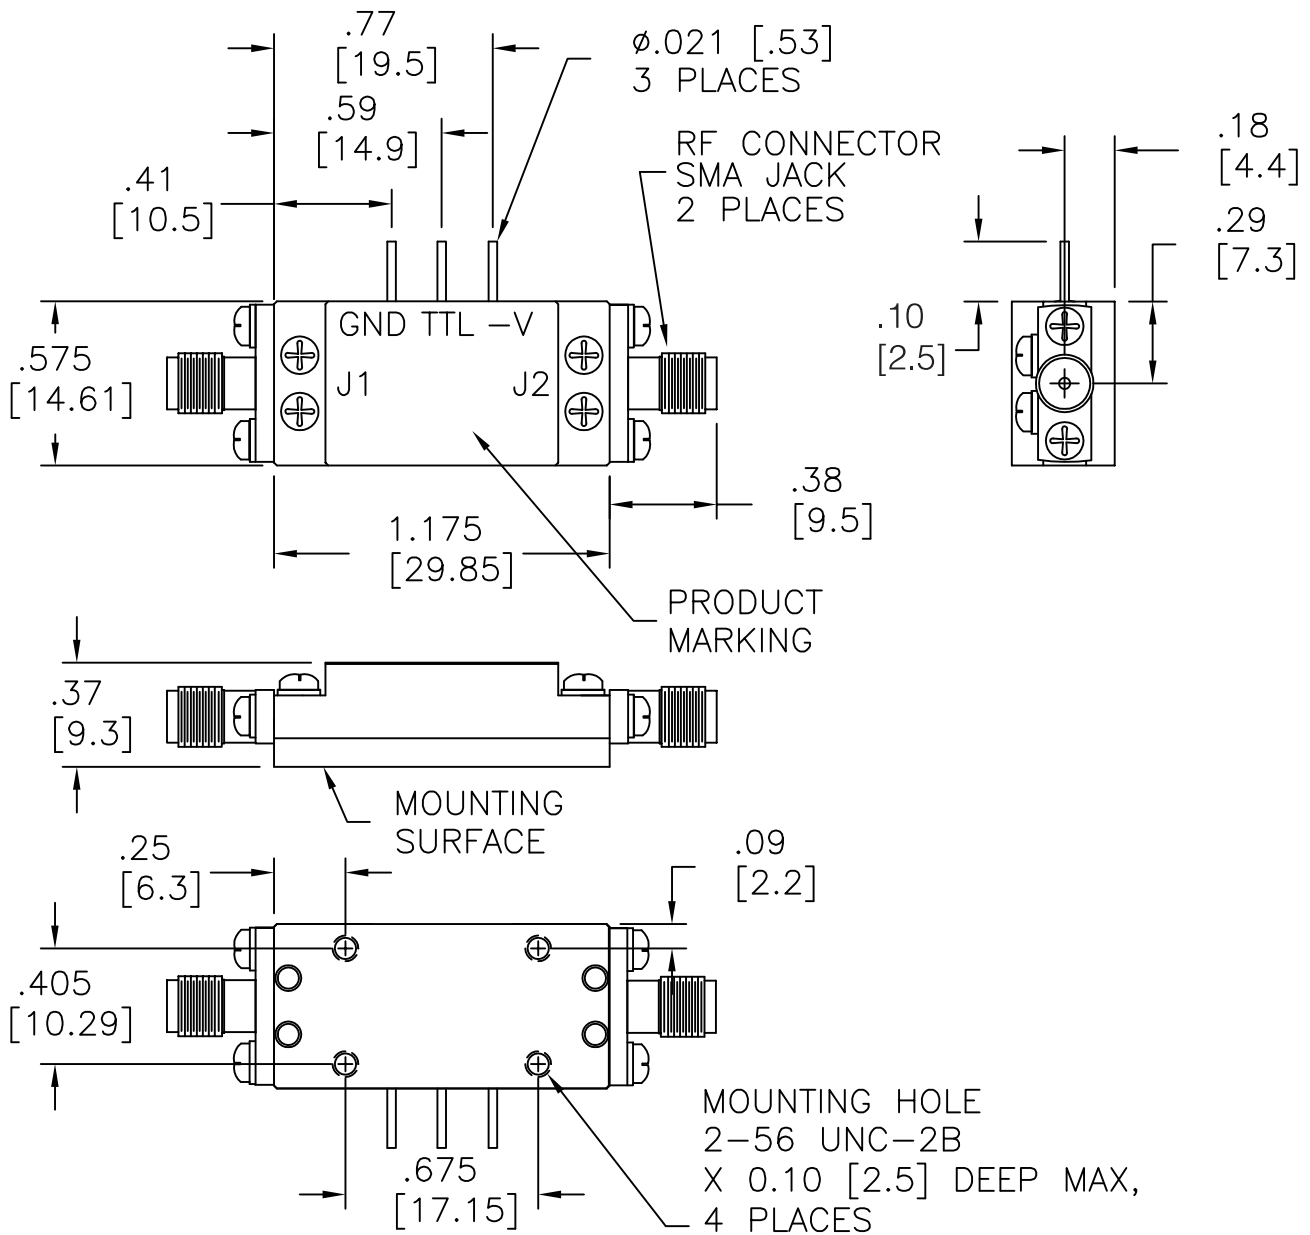

# CougarPak™ Switch (SMA)

*(two-stage, single-pole, double throw)*

# CougarPak™ Switch (SMA)

*(two-stage, single-pole, single-throw)*

# CougarPak™ Switch (SMA)

*(two-stage)*

## (10-pin Gullwing)

PIN 1, 2, 4, 5, AND 8 HAVE NO CURRENT.