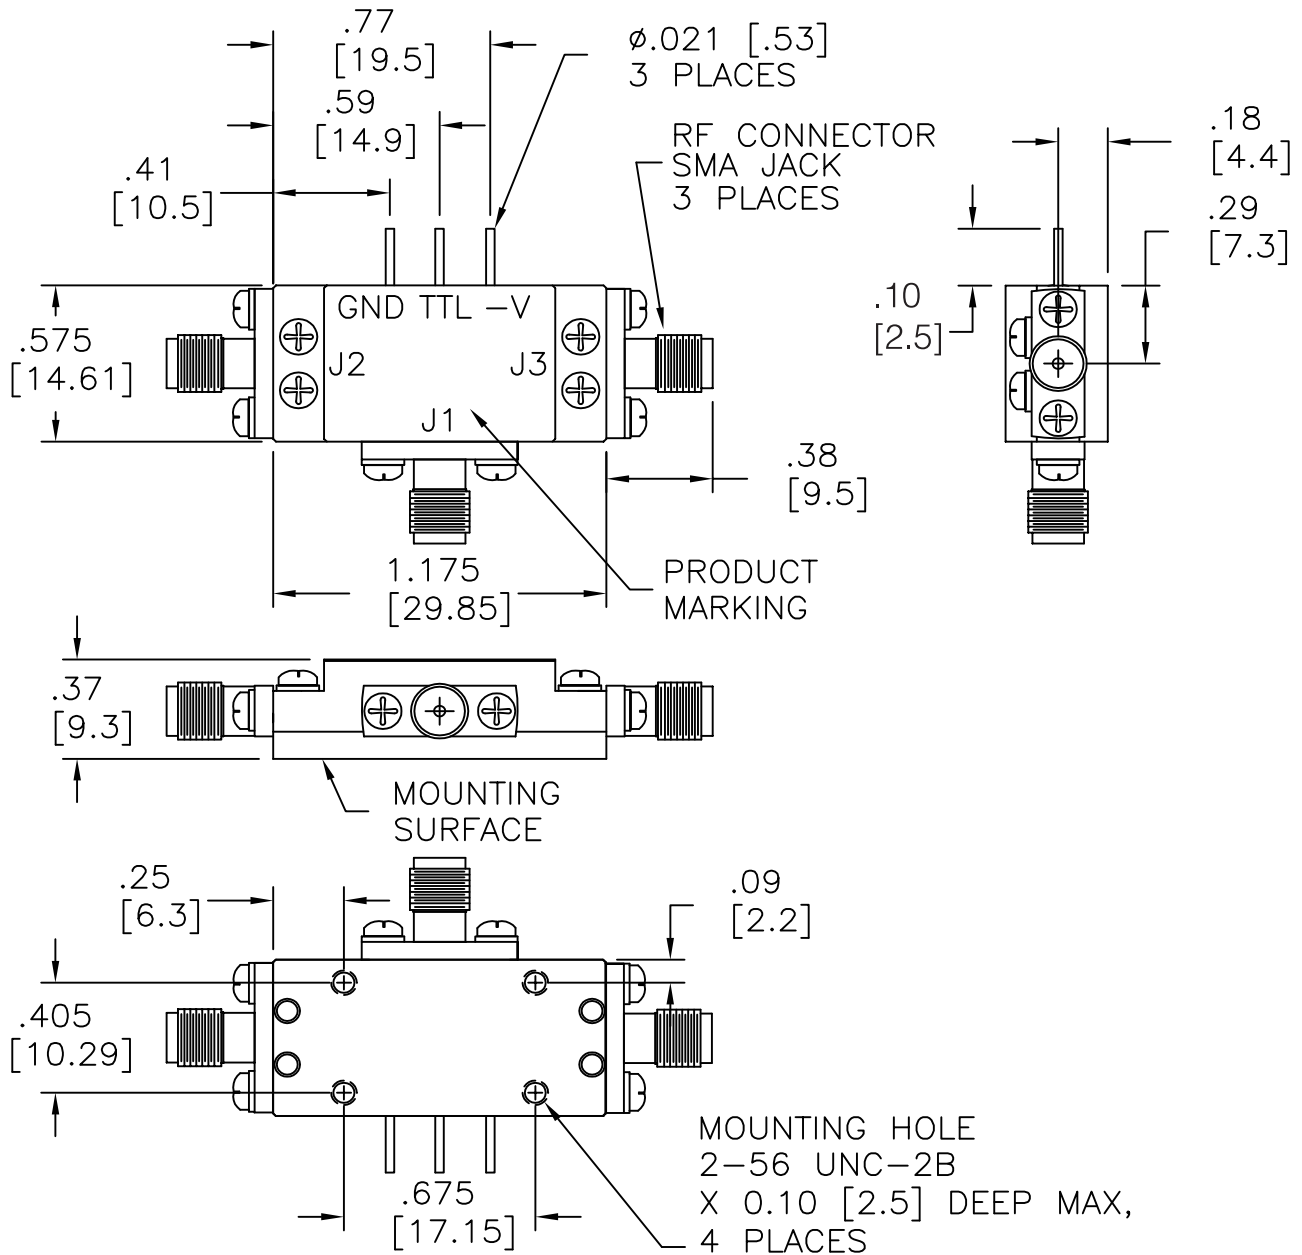

# CougarPak™ Switch (SMA)

*(two-stage, single-pole, double throw)*

# CougarPak™ Switch (SMA)

*(two-stage, single-pole, single-throw)*

# CougarPak™ Switch (SMA)

*(two-stage)*

## (10-pin Gullwing)

PIN 1, 2, 4, 5, AND 8 HAVE NO CURRENT.