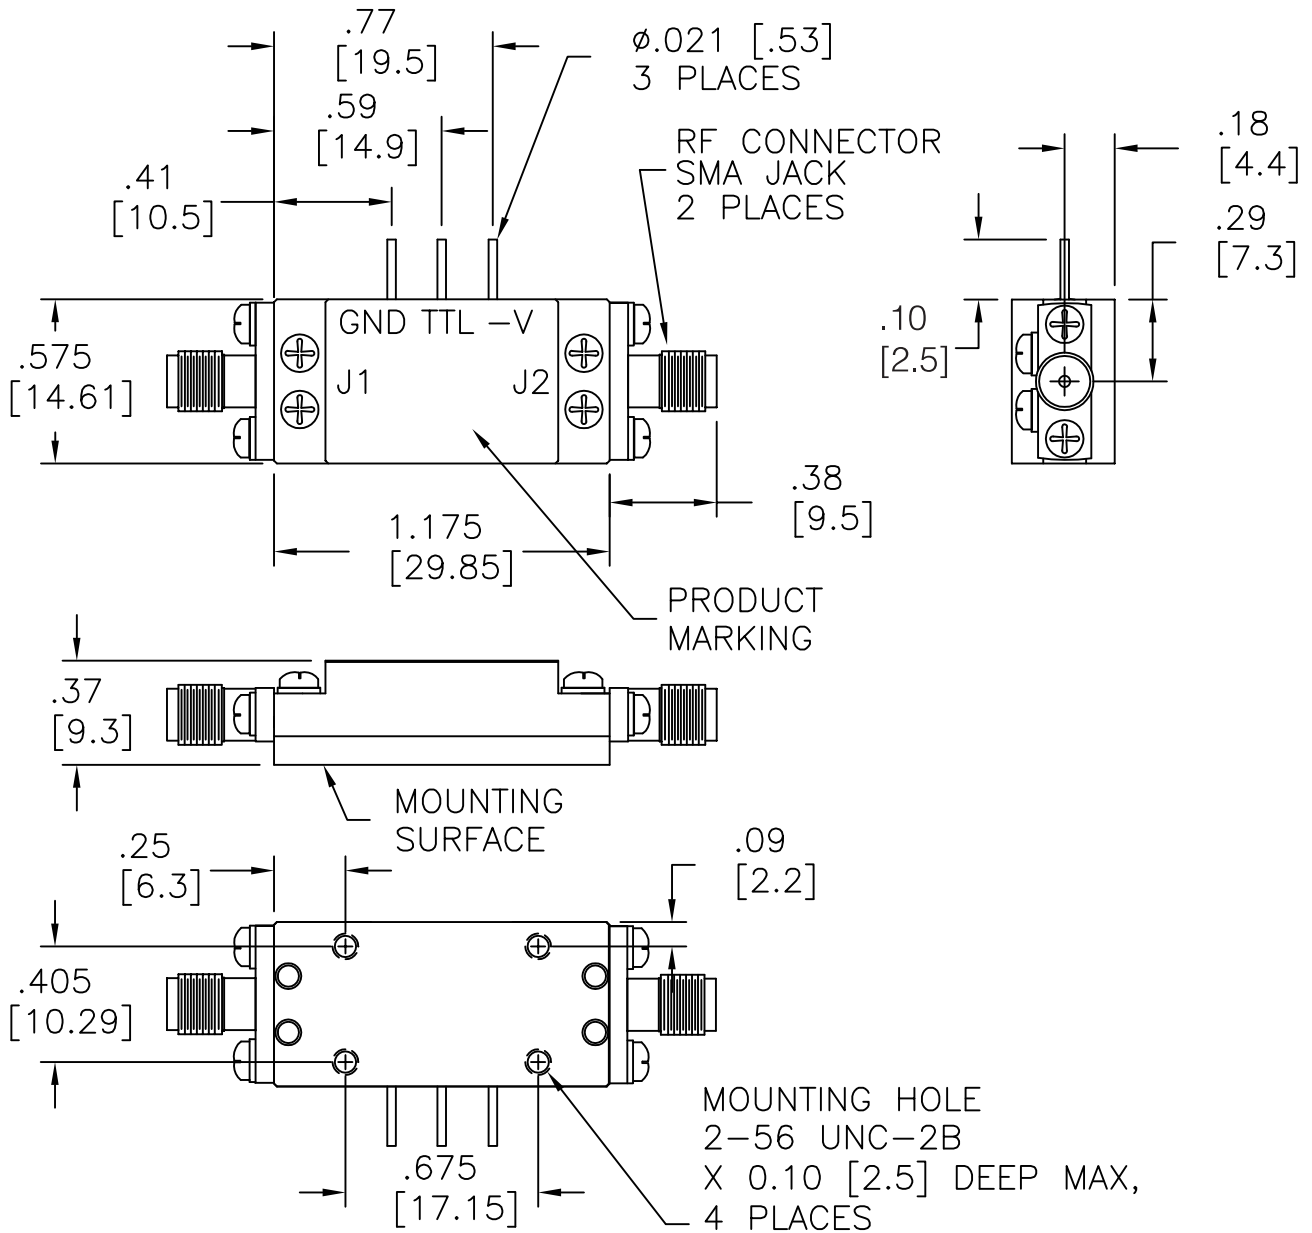

# CougarPak™ Switch (SMA)

*(two-stage, single-pole, double throw)*

# CougarPak™ Switch (SMA)

*(two-stage, single-pole, single-throw)*

# CougarPak™ Switch (SMA)

*(two-stage)*

## (10-pin Gullwing)

PIN 1, 2, 4, 5, AND 8 HAVE NO CURRENT.