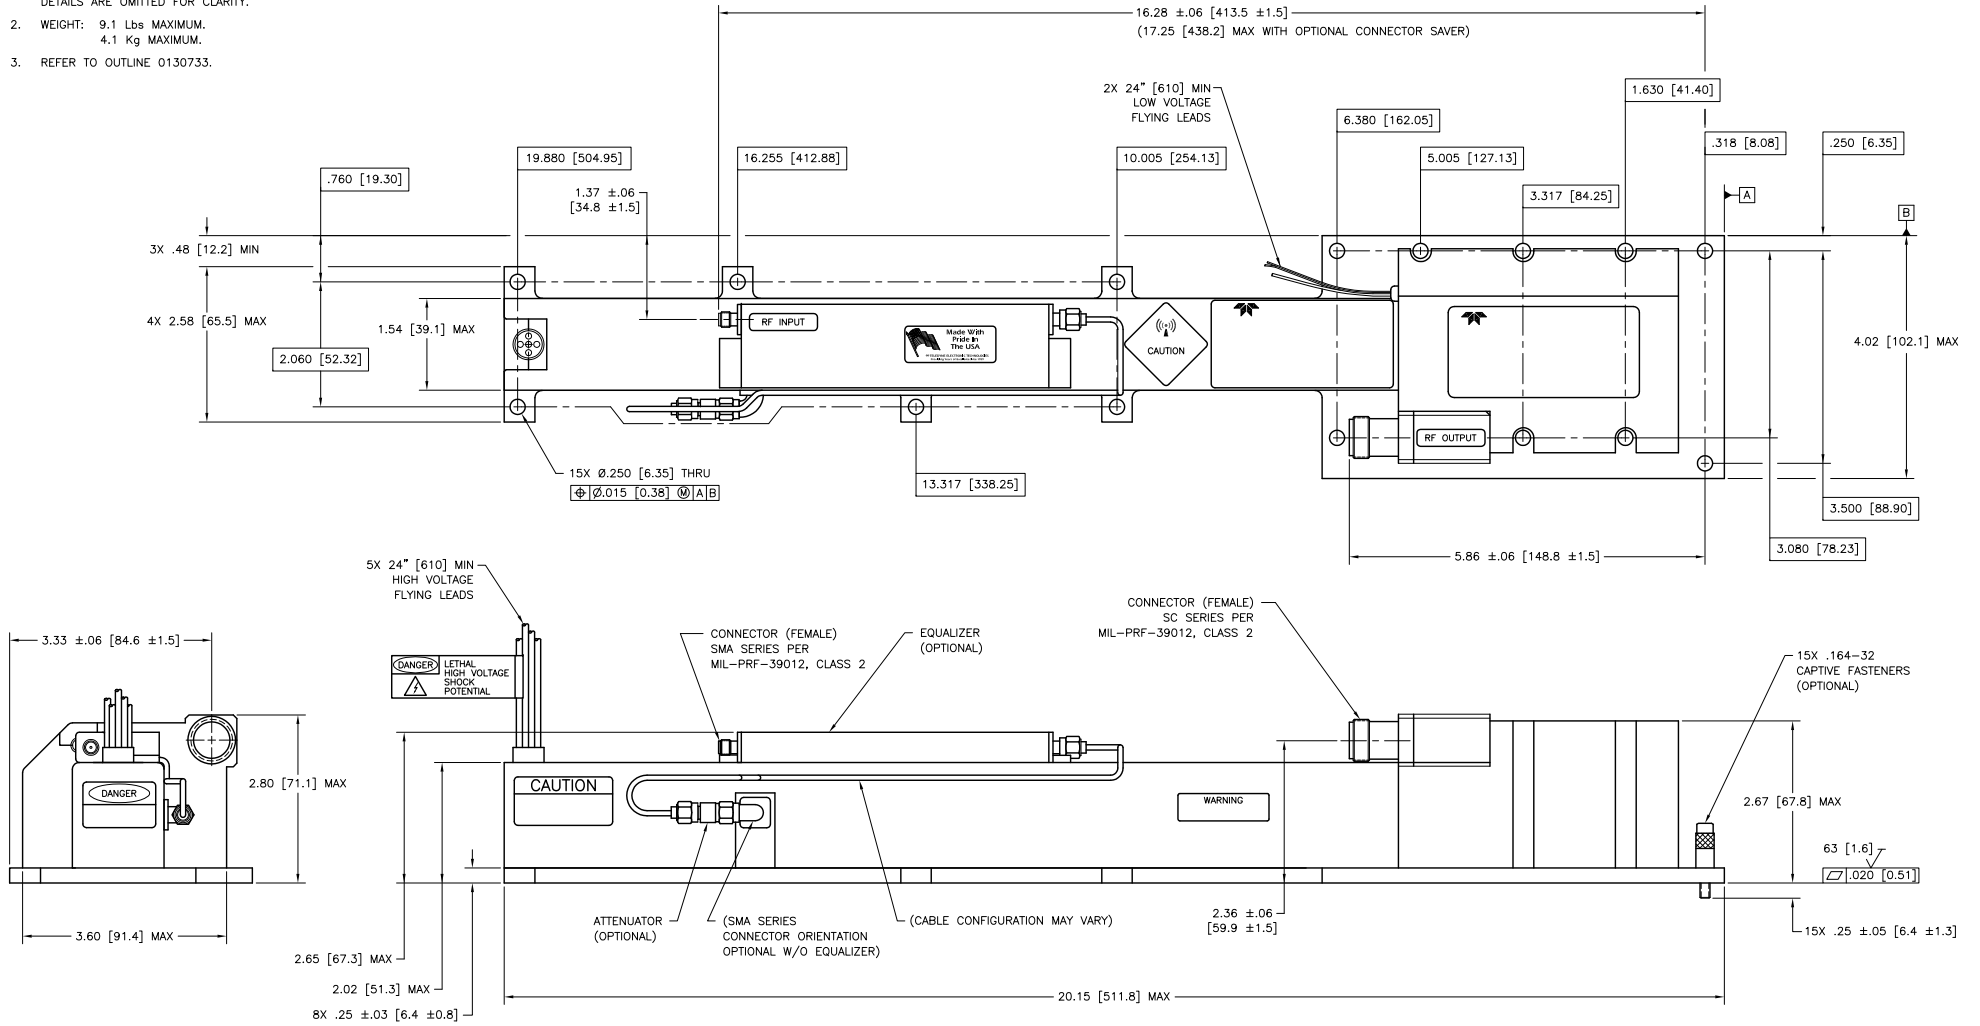

NOTES:

1. FEATURES SUCH AS TAPPED HOLES, SCREW HEADS AND COVER DETAILS ARE OMITTED FOR CLARITY.
2. WEIGHT: 9.1 Lbs MAXIMUM.
4.1 Kg MAXIMUM.
3. REFER TO OUTLINE 0130733.

HIGH VOLTAGE CONNECTIONS

FUNCTION	COLOR
HEATER	BROWN
CATHODE	YELLOW
CONTROL ELECTRODE	GREEN
COLLECTOR #1	RED
COLLECTOR #2	WHITE

LOW VOLTAGE CONNECTIONS

FUNCTION	COLOR
HELIX/GROUND	BLACK
THERMOSTAT (N.C.)	TWIN GRAY

DO NOT SCALE DRAWING	<p>11361 Sunrise Park Dr., Rancho Cordova, CA (916) 638-3344</p>
UNLESS OTHERWISE NOTED	
DIMENSIONS ARE IN INCHES	TITLE
TOLERANCES ON DECIMALS ANGLES	
.XX ± .02 .XXX ± .005 ± 2°	<p>OUTLINE DRAWING MEC 5196 (GRID)</p>
REMOVE ALL BURRS AND SHARP EDGES	
SURFACE ROUGHNESS PER ASA B46.1	<p>11/08</p>
DIM AND TOL W/ ASME Y14.5M - 1994	